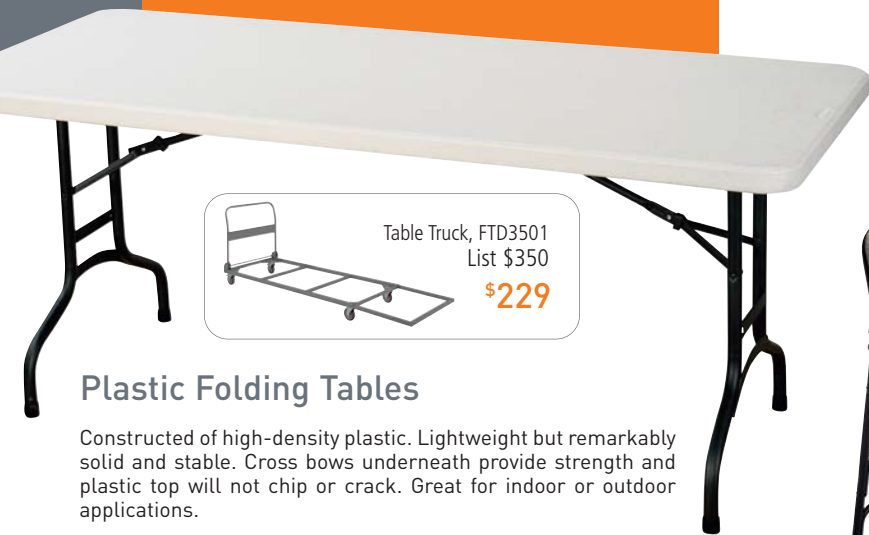

Fall 08

SALE

Table Truck, FTD3501
List \$350

\$229

Plastic Folding Tables

Constructed of high-density plastic. Lightweight but remarkably solid and stable. Cross bows underneath provide strength and plastic top will not chip or crack. Great for indoor or outdoor applications.

FBM2448 24" x 48"
List \$93

\$55

FBM3072 30" x 72"
List \$132

\$79

FBM3096 30" x 96"
List \$192

\$115

Folding Chairs

Feature reinforced tubular steel frame with powder coated metal finish, non-marring floor glides and fold flat for easy handling and storage.

Coffee Table
PV519
List \$355

\$215

Manhattan Reception Seating

Contemporary styling and exceptional value make the Manhattan Series from Norman Lee an outstanding choice. Features leather seating surfaces with heavy duty pocket spring construction for superior comfort and durability. Stocked in Black or Latte Leather.

Club Chair / 9881T
List \$795

\$479

Love Seat / 9882T
List \$1119

\$679

Sofa / 9883T
List \$1425

\$859

SpaceMax Panels

SpaceMax is an affordable, heavy duty commercial grade panel system to be used as room dividers or in desk wrap applications. Easy to install, easy to reconfigure and a stylish contemporary design make SpaceMax a welcome addition to any office environment.